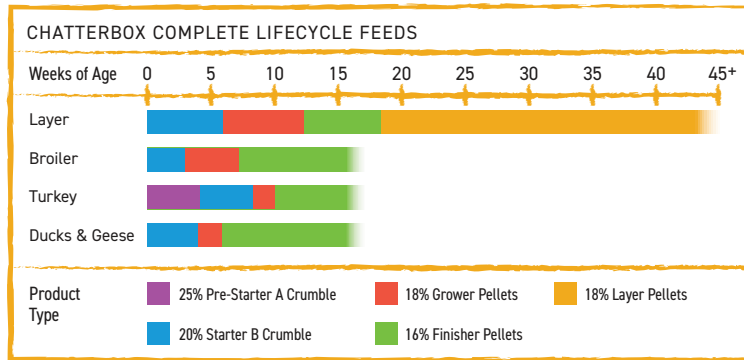

RITCHIE-SMITH
CHATTERBOX™
 PREMIUM POULTRY FEED

**PRE-STARTER
 A-CRUMBLE**

25% PROTEIN

IDEAL FOR:

Turkey Poults up to 4 weeks

ANTIBIOTIC & HORMONE FREE

Never added to our feed

ESSENTIAL VITAMINS & MINERALS

To support bird growth & development

PLANT BASED

Including protein from non-GMO soy

ANIMAL BY-PRODUCT FREE

Wholesome grains your birds will love

CALCIUM FORTIFIED

To support healthy bone development

NON-GMO

Grains from Canadian prairies

RITCHIE-SMITH

CHATTERBOX™

PRE-STARTER A-CRUMBLE 25% PROTEIN

FEEDING INSTRUCTIONS

- Feed as the sole ration.
- Ensure access to clean water at all times.
- Birds should be transitioned from previous feed over the course of 1-2 days.

CONSUMPTION

- Turkeys poults from hatch to 4 weeks: 20-150g bird/day*
- *Individual consumption may vary by age, breed, bird health & environment.

WHAT'S IN THE BAG?

- Wheat
- Non-Genetically Engineered Soybean Meal
- Non-Genetically Engineered Soybean Oil
- Limestone
- Dicalcium Phosphate
- Essential Vitamins & Trace Minerals
- Methionine Hydroxy-Analog
- Salt
- Sodium Bicarbonate
- L-Lysine
- Vitamin E
- Choline Chloride
- L-Threonine
- Enzyme Supplement